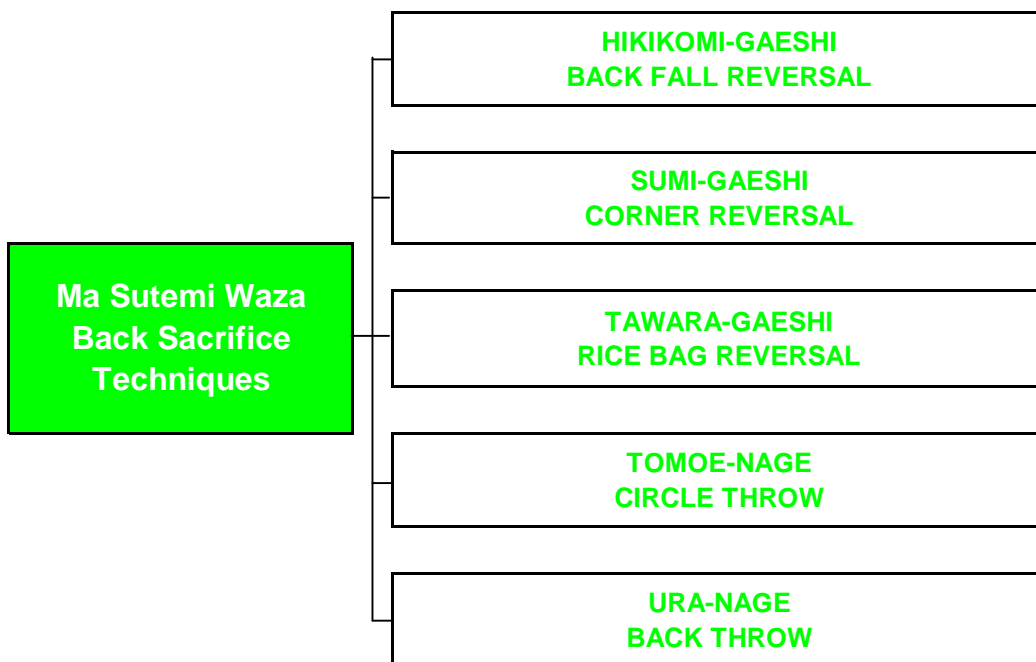

O-UCHI-GAESHI  
MAJOR INNER COUNTER

O-UCHI-GARI  
MAJOR INNER REAP

SASAE-TSURI-KOMI-ASHI  
PROPPING (BLOCKING) LIFT-PULL FOOT

TSUBAME-GAESHI  
SWALLOW (RAPID) FOOT COUNTER

UCHI-MATA  
INNER THIGH THROW

UCHI-MATA-GAESHI  
INNER THIGH THROW COUNTER